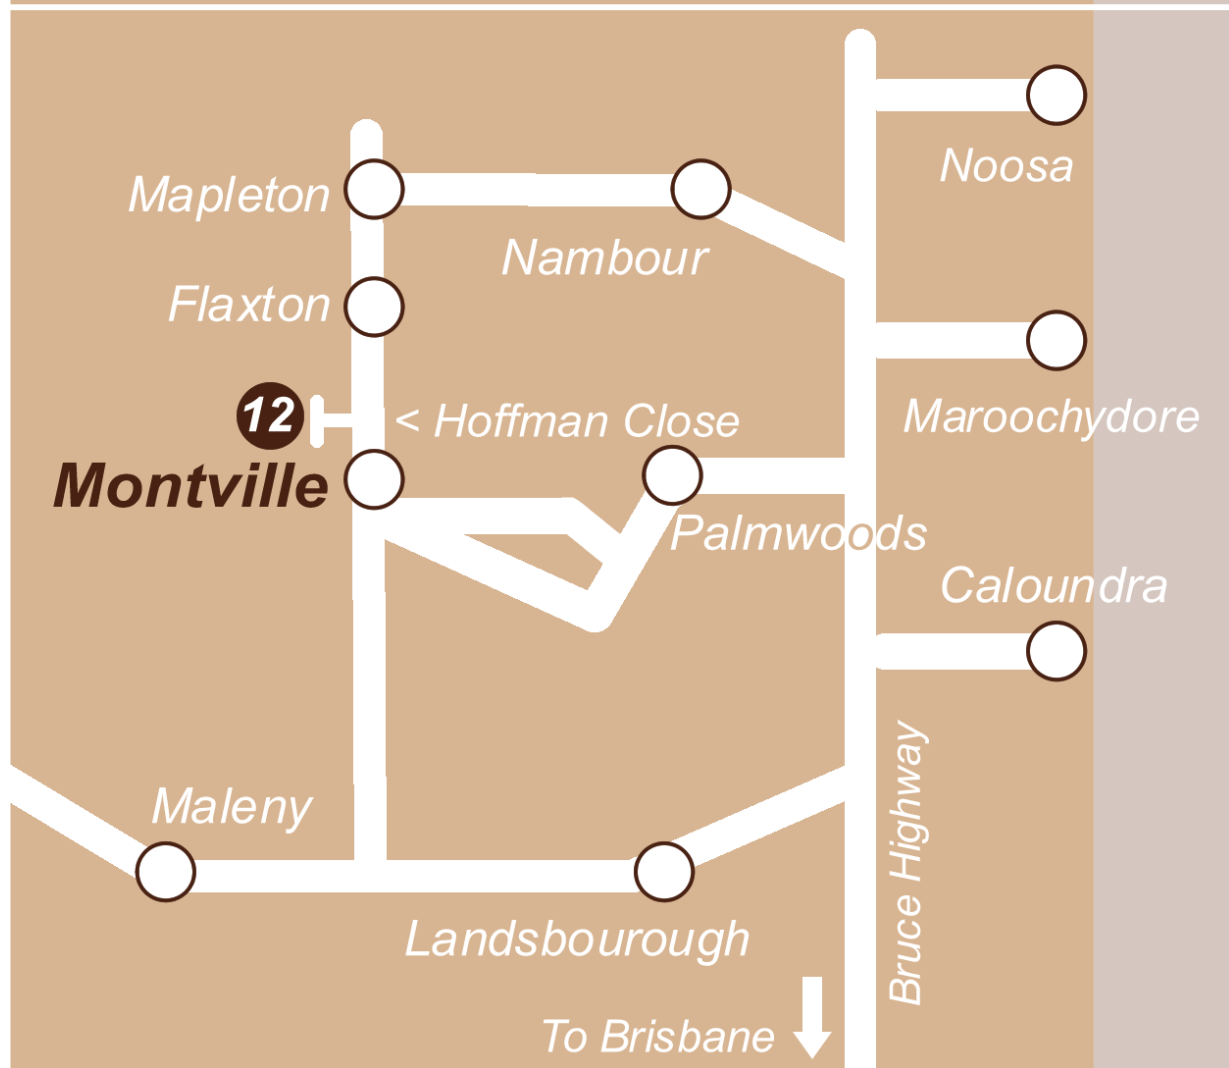

Apple Tree Cottage & Studio

Apple Tree Cottage & Studio, Montville.

Just over an hours drive north of Brisbane and 25 minutes from the Sunshine Coast beaches.

From the north take the Nambour exit and follow the signs to Mapleton.
From Mapleton drive to Montville. Hoffman Close is the first street on your right before you enter the village.
You will find Apple Tree Cottage & Studio directly in front of you, down the laneway.

From the south take the Landsborough exit and follow the road up the range.
At the top of the range you need to turn right to Montville.
Go through the village and turn left into Hoffman Close.
You will find Apple Tree Cottage & Studio directly in front of you, down the laneway.